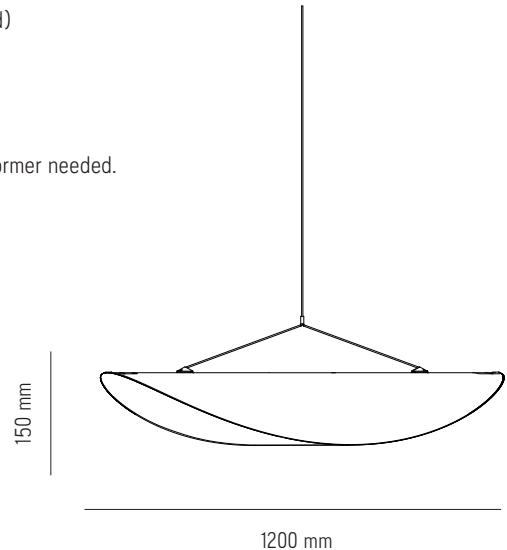

NEW WORKS.

Product Fact Sheet - Lighting - Tense Pendant Lamp, Ø120

Tense Pendant Lamp, Ø120

Panter & Tourron

Stretching to over one metre in length, the Tense pendant lamp appears like a soft cloud has floated in. A truly modern construction, its soft Tyvek diffuser represents a material both durable and soft – whilst being 100% recyclable. The flexibility of this paper-like diffuser allows its slim frame to accentuate the cloud like qualities of the Tense pendant lamp. Finished with a slimline LED light source, all components fit into a slim box for ease of transport. A truly modern approach to lighting.

Ean No	Item No	Variation
5712826212202	21220	White Tyvek

NEW WORKS.

Product Fact Sheet - Lighting - Tense Pendant Lamp, Ø120

Specifications

Product Name	Tense Pendant Lamp
Designer	Panter & Tourron
Year	2020
Category	Lighting
Type	Pendant
Material	Shade in Tyvek membrane (100% recyclable) tightened up with carbon rods, cord in black PVC and dimmable LED light source.
Colour/Variant	White Tyvek
Product Dimensions	H: 150 x D: 800 x W: 900 mm
Packaging Dimensions	H: 640 x W: 1180 x D: 120 mm
Cord	Black PVC cord 5000 mm
Canopy	Ø: 195 x H: 50 mm (holds driver and excess cord)
Weight (incl. Packaging)	- kg
Light Source	LED 22W, 2700K Mains dimmable, trailing edge, no digital transformer needed. Output: 36 Va / 550 Ma Input: 230VA/110mA, 50/60Hz, PF=0,95 Lumen: 2,200 lm, CRI: 80.
Bulb	Light source included. Min. 50,000 hours.
Certification	CE, Class II, IP22
County of origin	China
Master packaging	1

NEW WORKS.

Product Fact Sheet - Lighting - Tense Pendant Lamp, Ø120

Details