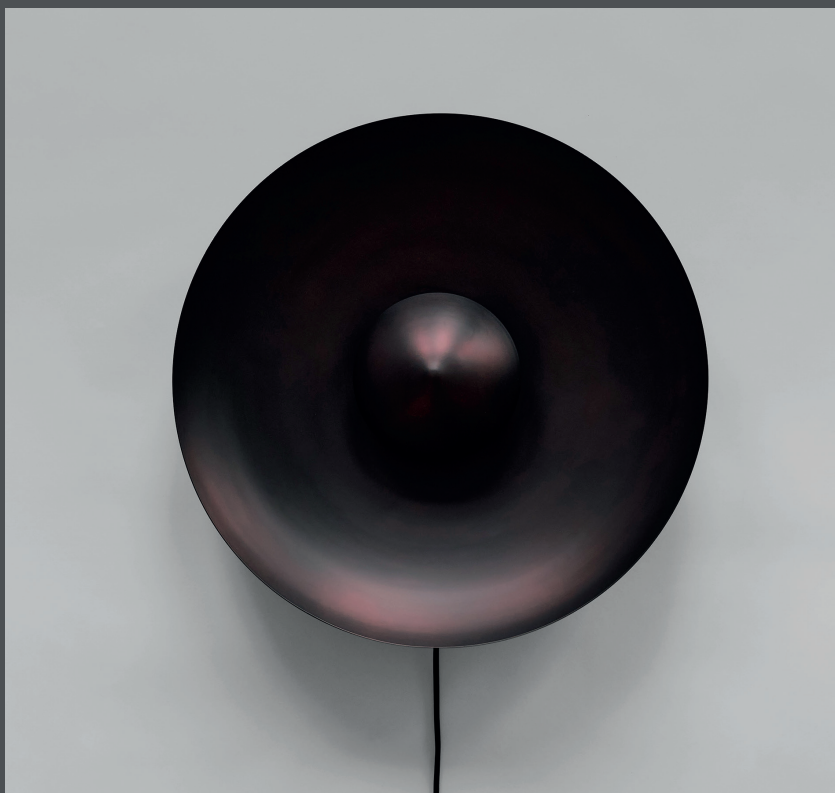

101

C O P E N H A G E N

DUSK WALL LAMP

An art piece in itself, the Dusk and Dawn lamps are a unique source of light that lets the mind wander to planets, eclipses and Brutalist architectural details.

The layered shades playfully divide the light into a rhythm of exposure and contributing to an intimate and cozy atmosphere. The two rounded aluminium shades give a certain depth to the smooth light.

Designed by Kristian Sofus Hansen & Tommy Hyldahl.

Product no: 223022

Type: Wall Lamp / Indoor

Designer / Year of design:
Kristian Sofus Hansen & Tommy Hyldahl, 2020

Colour: Burned Black
Material: Aluminium
Cable: Fabric covered cable