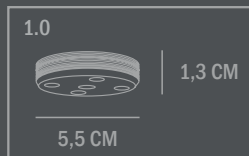

STINGRAY CHANDELIER BRASS

Inspired by the Stingray fish, the Stingray lampshade is all about the contrast between soft shapes and sharp lines.

The almost floating lampshade is the centrepiece of the Stingray collection, elegantly featured in two chandeliers, a table lamp and floor lamp. The lampshade is designed to hide and expose the Lightsource according to the viewpoint, creating a flexible and artistic light experience.

Designed by Kristian Sofus Hansen & Tommy Hyldahl