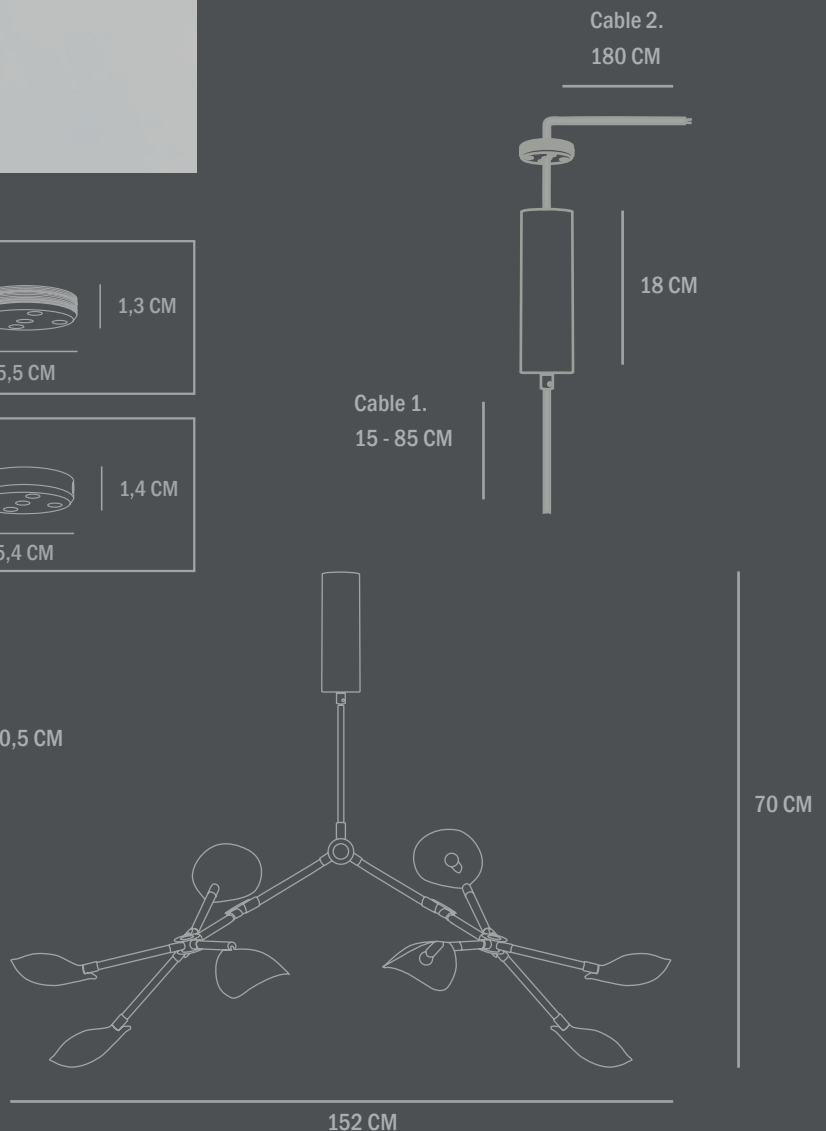

STINGRAY CHANDELIER BRASS

Inspired by the Stingray fish, the Stingray lampshade is all about the contrast between soft shapes and sharp lines.

The almost floating lampshade is the centrepiece of the Stingray collection, elegantly featured in two chandeliers, a table lamp and floor lamp. The lampshade is designed to hide and expose the Lightsource according to the viewpoint, creating a flexible and artistic light experience.

Designed by Kristian Sofus Hansen & Tommy Hyldahl