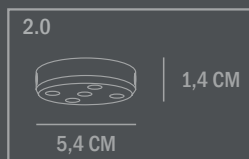

STINGRAY CHANDELIER BRASS

Inspired by the Stingray fish, the Stingray lampshade is all about the contrast between soft shapes and sharp lines.

The almost floating lampshade is the centrepiece of the Stingray collection, elegantly featured in two chandeliers, a table lamp and floor lamp. The lampshade is designed to hide and expose the Lightsource according to the viewpoint, creating a flexible and artistic light experience.

Designed by Kristian Sofus Hansen & Tommy Hyldahl